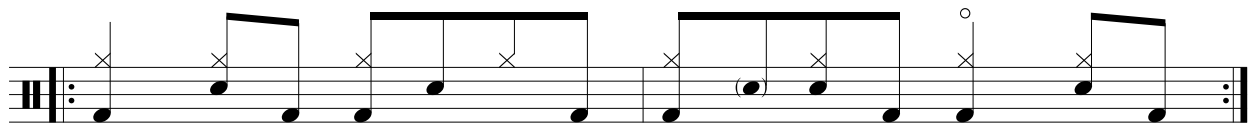

Let's Pla Drums #2: Easy Latin feel Groove

Tommy Telkemeier

(2/3 Clave)

(3/2 Clave)

2/3 Clave:

3/2 Clave: