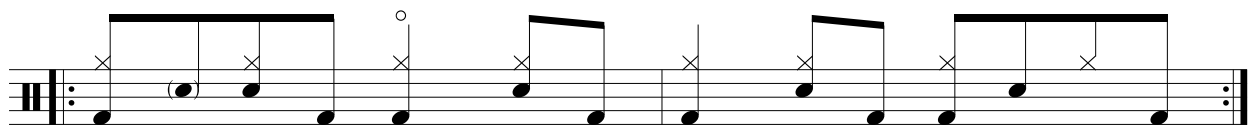

Let's Pla Drums #2: Easy Latin feel Groove

Tommy Telkemeier

(2/3 Clave)

(3/2 Clave)

2/3 Clave:

3/2 Clave: