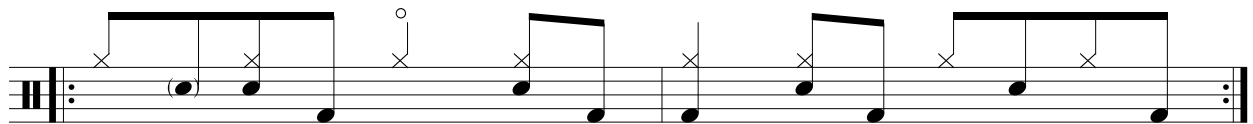

Let's Pla Drums #2: Easy Latin feel Groove

Tommy Telkemeier

(2/3 Clave)

(3/2 Clave)

2/3 Clave:

3/2 Clave: