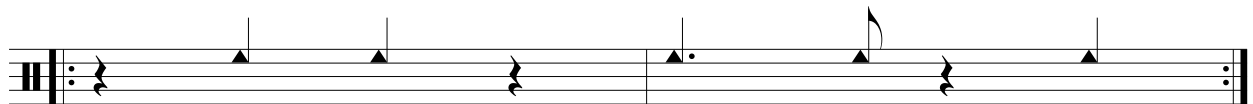

Let's Pla Drums #2: Easy Latin feel Groove

Tommy Telkemeier

(2/3 Clave)

(3/2 Clave)

2/3 Clave:

3/2 Clave: