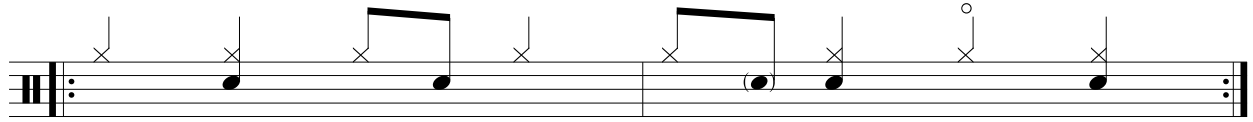

Let's Pla Drums #2: Easy Latin feel Groove

Tommy Telkemeier

(2/3 Clave)

(3/2 Clave)

2/3 Clave:

3/2 Clave: