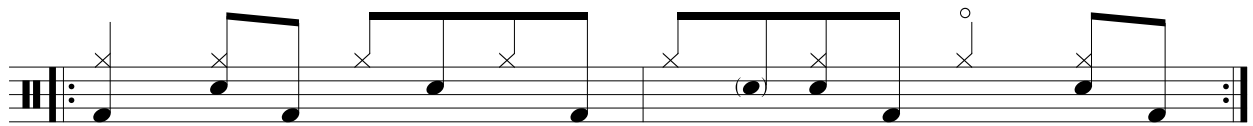

Let's Pla Drums #2: Easy Latin feel Groove

Tommy Telkemeier

(2/3 Clave)

(3/2 Clave)

2/3 Clave:

3/2 Clave: